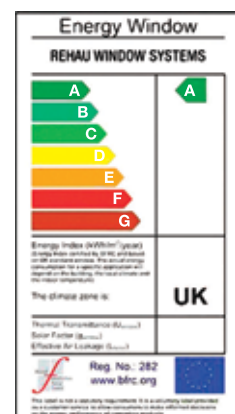

Saving energy, cutting costs

Windows are now assessed with an easy to recognise A-G Energy rating, similar to that used on household appliances like fridges, dishwashers and washing machines. For any technical requirements, their 'U' value can also be made available.

Windows manufactured from REHAU systems can proudly display the Energy Saving Recommended logo because they meet the highest A-C ratings (further information is available at www.bfrc.org). REHAU's uPVC windows, when installed with the appropriate glazing unit, also comply with the latest building regulations and score highly

on the energy assessment needed should you wish to sell your home.

REHAU's commitment goes beyond just producing energy efficient windows in the most environmentally friendly way possible.

They are also one of the leading manufacturers of renewable energy-systems and their product range includes ground to air heat exchangers, ground source energy probes and rainwater conservation tanks supplied to both domestic and commercial sectors.